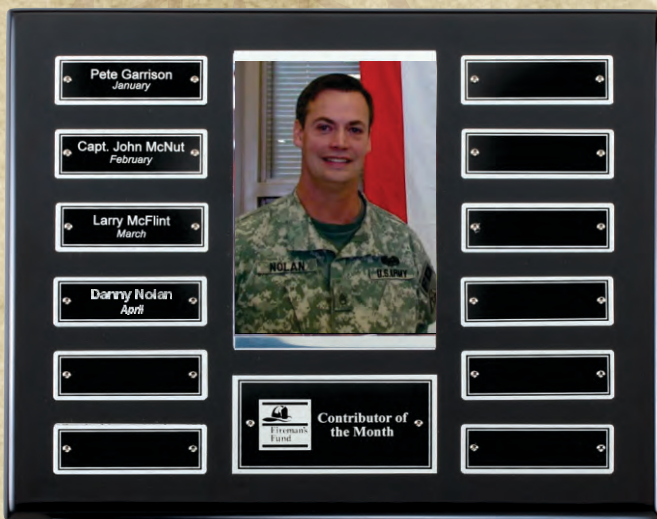

APT515D-S 10 1/2 x 13 279.00

*Photo holder fits
standard 4" x 6" picture.
Plastic lens is included.*