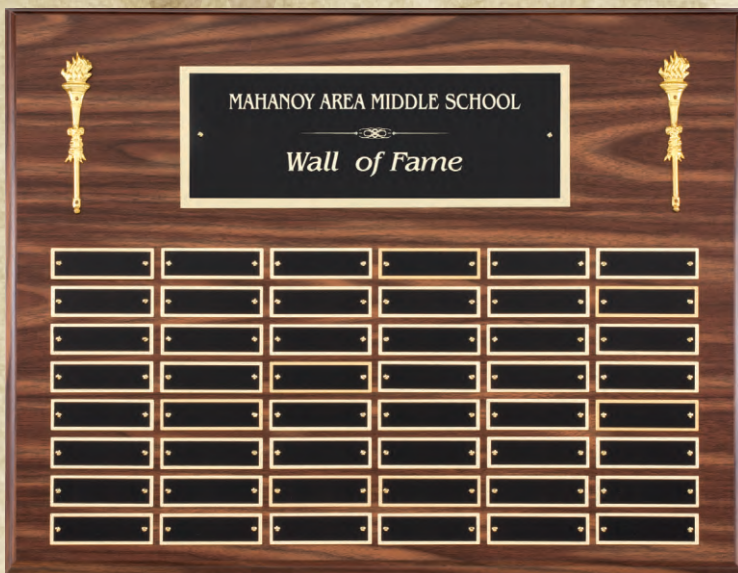

WF652.....9 X 12136.25
12 PLATES - 3 1/4 X 1

Walnut Finish Series

plaque boards with a walnut finish

WF120.....24 X 18595.25
 84 PLATES - 2 3/4 X 7/8
Walnut Finish Perpetual Plaques.

Walnut finish perpetual plaque,
 black engraving plates