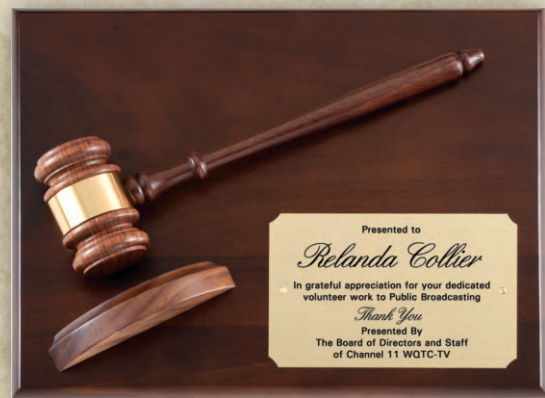

P346.....12 X 9 .....129.00