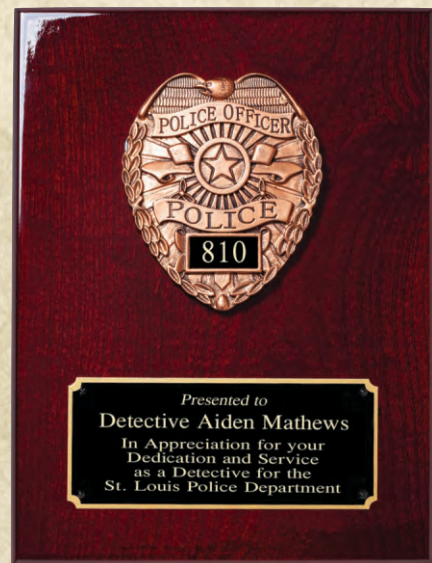

Rosewood Piano Finish Plaque with Police Casting,
Black Brass Engraving Plate

RP153.....9 X 12.....77.00

Laser Engravable Plates. Individually Boxed.