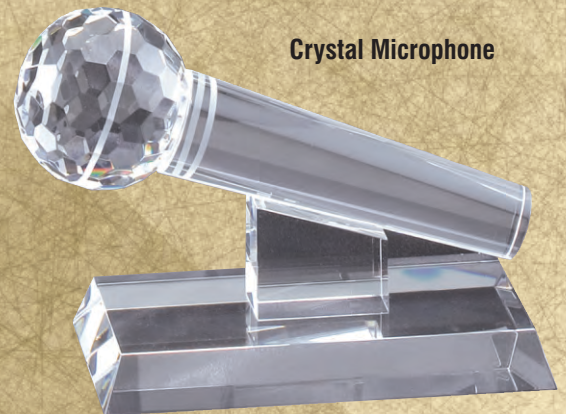

CRY215.....4 1/4 X 4 .....127.75

Crystal Microphone