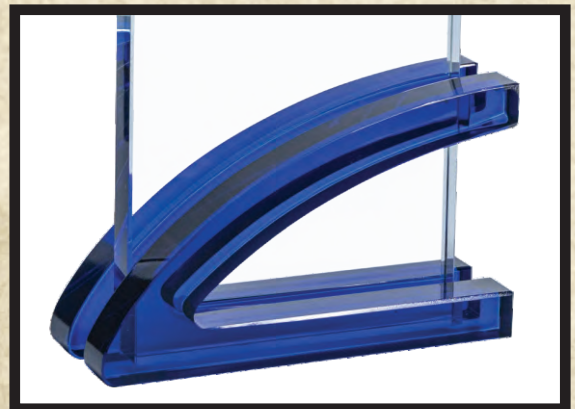

Gift Box Included