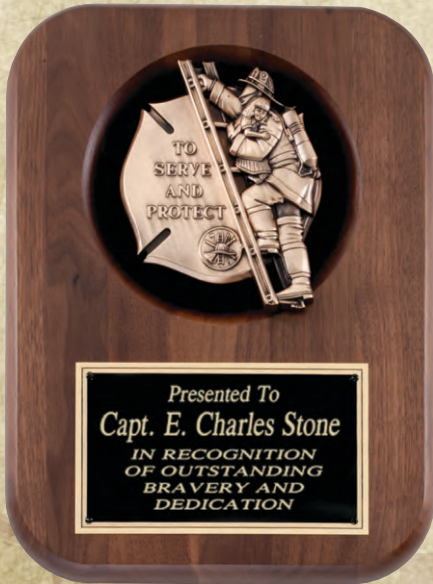

AT13.... 121023.00

Solid pewter Fire Trumpet
gold braided cord

AT15.... 8 X 191408.50

Solid walnut
display stand

AT14.... 10 X 22207.75
STAND ONLY

American Tribute

American Hero Series

*Genuine Walnut Plaque with Fireman Casting
Black Brass Engraving Plate*